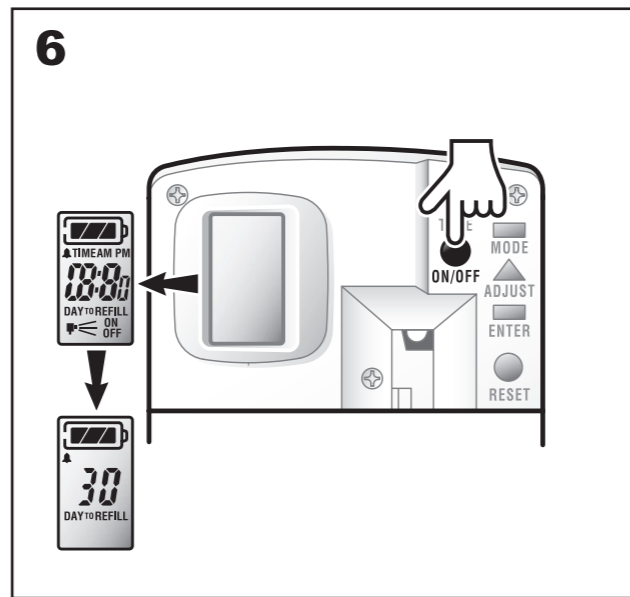

Mo	Lun - Mo - Lun - Seg - Lu - ma - ma - Δευτ. - Pon. - ΠΗ - Po - Po - H - E - Pirmd - P	fr	Ven - Fr - Ven - Sex - Vi - pe - fr - Παp. - Pt. - ΠIT - Pá - Pi - P - R - PiektD - Pn
Tu	Mar - Di - Mar - Ter - Ma - ti - ti - Tp. - Wt. - BT - Út - Ut - K - T - O - A	sa	Sam - Sa - Sab - Sab - Sa - la - Ió - Σαβ. - Sob. - CB - So - So - Szo - L - S - Š
We	Mer - Mi - Mer - Qua - Mi - ke - on - Τετ. - Śr. - CP - St - St - Sze - K - T - T	su	Dim - So - Dom - Dom - Do - su - só - Kup. - Niedz. - BC - Ne - Ne - V - P - Sv - S
Th	Jeu - Do - Gio - Qui - Ju - to - to - Πεμ. - Czw. - 4T - Ct - Št - Cs - N - C - K