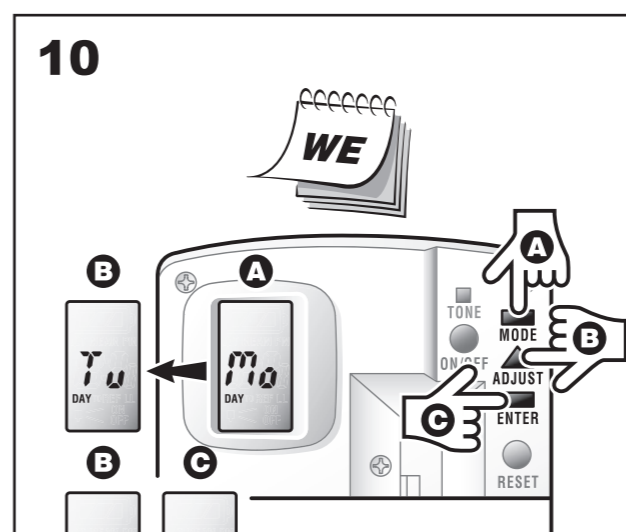

Mo	Lun - Mo - Lun - Seg - Lu - ma - ma - Δευτ. - Pon. - ΠΗ - Po - Po - H - E - Pirmd - P	fr	Ven - Fr - Ven - Sex - Vi - pe - fr - Παp. - Pt. - ΠIT - Pá - Pi - P - R - PiektD - Pn
Tu	Mar - Di - Mar - Ter - Ma - ti - ti - Tp. - Wt. - BT - Út - Ut - K - T - O - A	sa	Sam - Sa - Sab - Sab - Sa - la - Ió - Σαβ. - Sob. - CB - So - So - Szo - L - S - Š
We	Mer - Mi - Mer - Qua - Mi - ke - on - Τετ. - Śr. - CP - St - St - Sze - K - T - T	su	Dim - So - Dom - Dom - Do - su - só - Kup. - Niedz. - BC - Ne - Ne - V - P - Sv - S
Th	Jeu - Do - Gio - Qui - Ju - to - to - Πεμ. - Czw. - 4T - Ct - Št - Cs - N - C - K