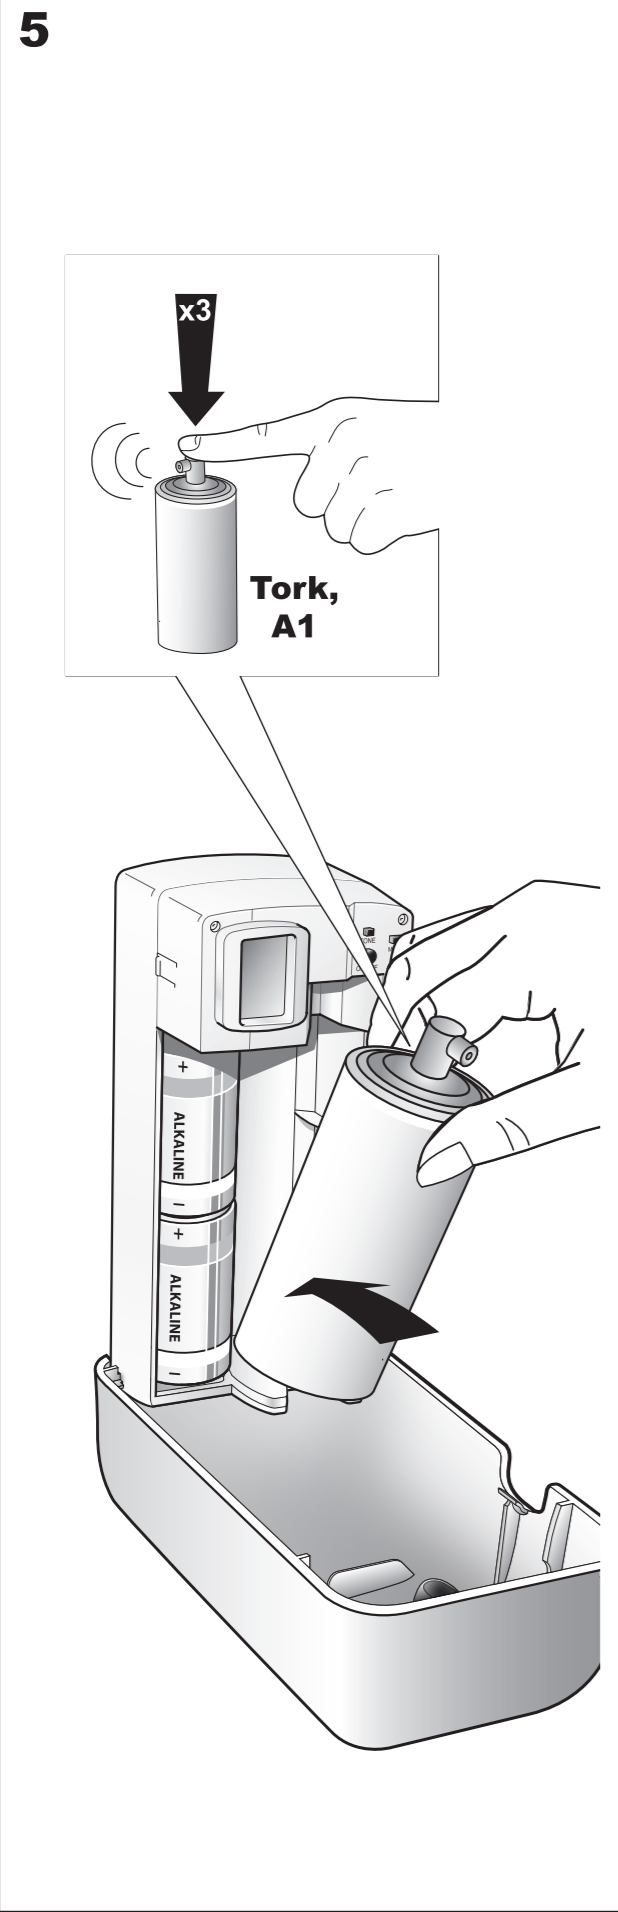

Mo	Lun - Mo - Lun - Seg - Lu - ma - ma - Δευτ. - Pon. - ΠΗ - Po - Po - H - E - Pirmd - P	fr	Ven - Fr - Ven - Sex - Vi - pe - fr - Παp. - Pt. - ΠIT - Pá - Pi - P - R - PiektD - Pn
Tu	Mar - Di - Mar - Ter - Ma - ti - ti - Tp. - Wt. - BT - Út - Ut - K - T - O - A	sa	Sam - Sa - Sab - Sab - Sa - la - Ió - Σαβ. - Sob. - CB - So - So - Szo - L - S - Š
We	Mer - Mi - Mer - Qua - Mi - ke - on - Τετ. - Śr. - CP - St - St - Sze - K - T - T	su	Dim - So - Dom - Dom - Do - su - só - Kup. - Niedz. - BC - Ne - Ne - V - P - Sv - S
Th	Jeu - Do - Gio - Qui - Ju - to - to - Πεμ. - Czw. - 4T - Ct - Št - Cs - N - C - K