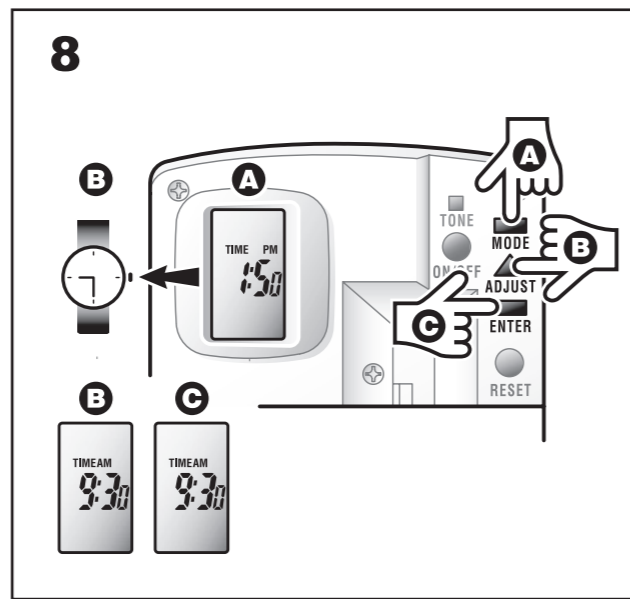

Mo	Lun - Mo - Lun - Seg - Lu - ma - ma - Δευτ. - Pon. - ΠΗ - Po - Po - H - E - Pirmd - P	fr	Ven - Fr - Ven - Sex - Vi - pe - fr - Παp. - Pt. - ΠIT - Pá - Pi - P - R - PiektD - Pn
Tu	Mar - Di - Mar - Ter - Ma - ti - ti - Tp. - Wt. - BT - Út - Ut - K - T - O - A	sa	Sam - Sa - Sab - Sab - Sa - la - Ió - Σαβ. - Sob. - CB - So - So - Szo - L - S - Š
We	Mer - Mi - Mer - Qua - Mi - ke - on - Τετ. - Śr. - CP - St - St - Sze - K - T - T	su	Dim - So - Dom - Dom - Do - su - só - Kup. - Niedz. - BC - Ne - Ne - V - P - Sv - S
Th	Jeu - Do - Gio - Qui - Ju - to - to - Πεμ. - Czw. - 4T - Ct - Št - Cs - N - C - K